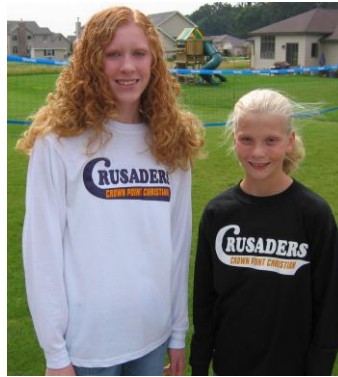

T-Shirts & Polos