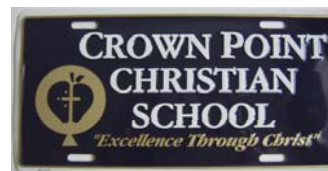

\$12.00

Miscellaneous Items

Crusaders
License Plate
Frame

\$5.00

Crusader Logo Front
License Plate

\$5.00

Apple Logo Front
License Plate
(Limited Supply)

\$5.00